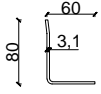

PG 125

L=2000mm

L=2200mm

PG 150

L=2400mm

L=2600mm

L=2800mm

L=3000mm

tek./des.:

XX

coating / laquage ref. L11 (EN 845-2)

**PG 60** (PG SMALL 80)

L=800mm

L=1000mm

L=1200mm

L=1400mm

**PG SMALL 122**

L=1600mm

L=1800mm

L=2000mm

L=2200mm

**PG SMALL 170**

L=2400mm

L=2600mm