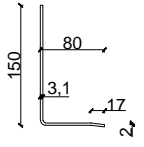

PG 60

L=800mm

L=1000mm

L=1200mm

L=1400mm

PG 102

L=1600mm

L=1800mm

PG 125

L=2000mm

L=2200mm

PG 150

L=2400mm

L=2600mm

L=2800mm

L=3000mm

tek./des.:

XX

coating / laquage ref. L11 (EN 845-2)

**PG 60** (PG SMALL 80)

L=800mm

L=1000mm

L=1200mm

L=1400mm

**PG SMALL 122**

L=1600mm

L=1800mm

L=2000mm

L=2200mm

**PG SMALL 170**

L=2400mm

L=2600mm