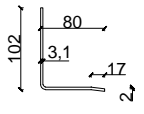

PG 60

L=800mm

L=1000mm

L=1200mm

L=1400mm

PG 102

L=1600mm

L=1800mm

PG 125

L=2000mm

L=2200mm

PG 150

L=2400mm

L=2600mm

L=2800mm

L=3000mm

tek./des.:

XX

coating / laquage ref. L11 (EN 845-2)

**PG 60** (PG SMALL 80)

L=800mm

L=1000mm

L=1200mm

L=1400mm

**PG SMALL 122**

L=1600mm

L=1800mm

L=2000mm

L=2200mm

**PG SMALL 170**

L=2400mm

L=2600mm