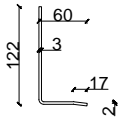

PG 125

L=2000mm

L=2200mm

PG 150

L=2400mm

L=2600mm

L=2800mm

L=3000mm

tek./des.:

XX

coating / laquage ref. L11 (EN 845-2)

**PG 60** (PG SMALL 80)

L=800mm

L=1000mm

L=1200mm

L=1400mm

**PG SMALL 122**

L=1600mm

L=1800mm

L=2000mm

L=2200mm

**PG SMALL 170**

L=2400mm

L=2600mm