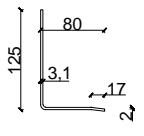

PG 60

L=800mm

L=1000mm

L=1200mm

L=1400mm

PG 102

L=1600mm

L=1800mm

PG 125

L=2000mm

L=2200mm

PG 150

L=2400mm

L=2600mm

L=2800mm

L=3000mm

tek./des.:

XX

coating / laquage ref. L11 (EN 845-2)

**PG 60** (PG SMALL 80)

L=800mm

L=1000mm

L=1200mm

L=1400mm

**PG SMALL 122**

L=1600mm

L=1800mm

L=2000mm

L=2200mm

**PG SMALL 170**

L=2400mm

L=2600mm