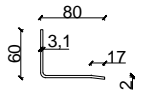

PG 60

L=800mm

L=1000mm

L=1200mm

L=1400mm

PG 102

L=1600mm

L=1800mm

PG 125

L=2000mm

L=2200mm

PG 150

L=2400mm

L=2600mm

L=2800mm

L=3000mm

tek./des.:

XX

coating / laquage ref. L11 (EN 845-2)

**PG 60** (PG SMALL 80)

L=800mm

L=1000mm

L=1200mm

L=1400mm

**PG SMALL 122**

L=1600mm

L=1800mm

L=2000mm

L=2200mm

**PG SMALL 170**

L=2400mm

L=2600mm